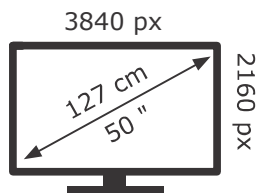

HISENSE

50E76GQ

85 kWh/1000h

ABCDEF**G**

120 kWh/1000h

2019/2013